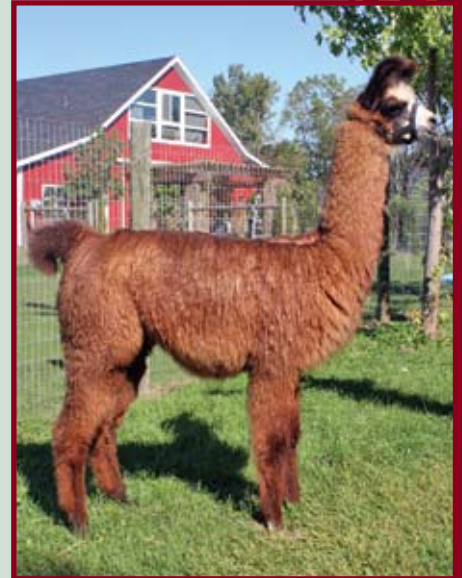

Lot
41

Consignment of Venesa & Chris Carter
CriVen Llamas, Rogersville, MO

Keeley Charm

3 in 1 Female DOB: 4/25/00 ILR# 224596
Service Sire: TBA Breeding Date: TBA

RAR Chilean Black Jade #LL-R115221
Jade's Lusterman #LL-R182952
Whispering Hope #LL-R100129

Howard's Spooktacular #LL-R97306
Needmor's Tickle Me Pink #LL-R136608
WWW Vivid By Chardonnay #LL-R108387

Looking for a great breeding female that produces great fibered babies no matter who she is bred to? Then look at Keeley. This girl has produced 3 excellent silky fibered crias and she will have a baby by our Halter Champion, Mystic's Merlin, by sale time. Plus, we will breed her back to one of our suri males for an excellent 3 in 1 package! We are keeping her son from 2007 as he is really special. She is a no problem mama with easy breeding, births and lots of milk. For more info, please contact us at crivenllamas@aol.com

Lot
42

Consignment of Robert LaMorte & Patrick Fuller
Northwind Farm, Sawyer, MI

Baroness Likes Quiche

Female DOB: 3/04/07 ILR# 270232

Kantu P5 #LL-S177344
GC's Chock Full 'O Nuts #LL-R227682
Hannah's Bananna Nut Bread #LL-R165875

G.L.L Snow King #LL-R57248
G.C.'s Kinky Quiche #LL-R157480
CEO's Cleome #LL-R98357

"Baroness" is full sister to our multi blue ribbon winning stud, Mister Rainman. She has the genetics to produce either silky or suri crias, whichever way your breeding program dictates. She comes from great milk lines too! Grow her up and let her "crate" your next blue ribbon champion!