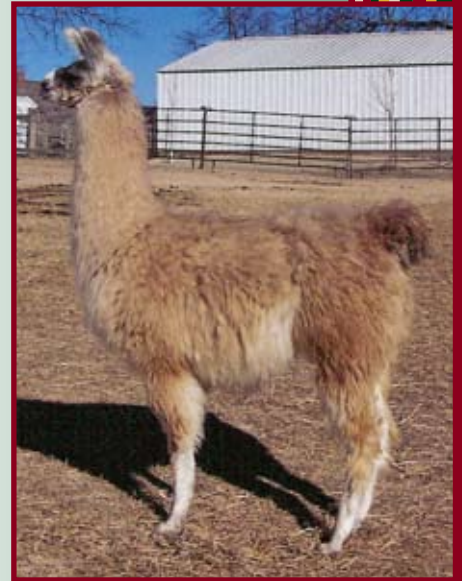

Consignment of Gary & Mary Beeson
G & M Rolling Hills, Ozark, MO

GMRH Nina

Female DOB: 3/31/07 ILR# 271058

Kantu P5
Peruvian Georgio #LL-R215525
P496 Consuela 86

Tocanao's Tocayo (ET)
GMRH Neely #LL-R228285
GNLC Keno

Nina is large, stretchy, sound and very colorful. Nina's bloodline includes a Grand National Champion, Tocanao's Tocayo (ET). Her granddam has also done extremely well in the show ring. We feel she is a definite show prospect. For further information email beesongm@aol.com.