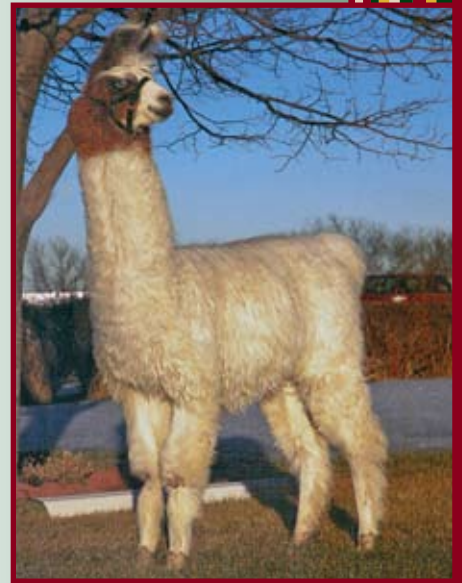

Consignment of Mike & Janet Wilkins
Wilkins Livestock Ranch, Geneva, NE

WLK White Hot

Male DOB: 6/23/07 ILR# 269921

White Heat #LL-62061
WLK Heat Wave #LL-220506
Chilean Amberina #LL-147860

Osito De Temuco #LL-145037
Tomollas Jurah #LL-215226
Tomollas Justina #LL-58431

This young male shows again what excellent bloodlines can do for a breeding program. Heat Wave won 3 Futurities and was Nationals Yearling Champion. "Jurah", his dam produced "Premara", who won the LFA twice and was Reserve Champion at Celebrity. Jurah's next cria was in the top 10 in the Futurity. This boy will produce outstanding show cria for you. His conformation and movement are perfect and his fiber is super silky.