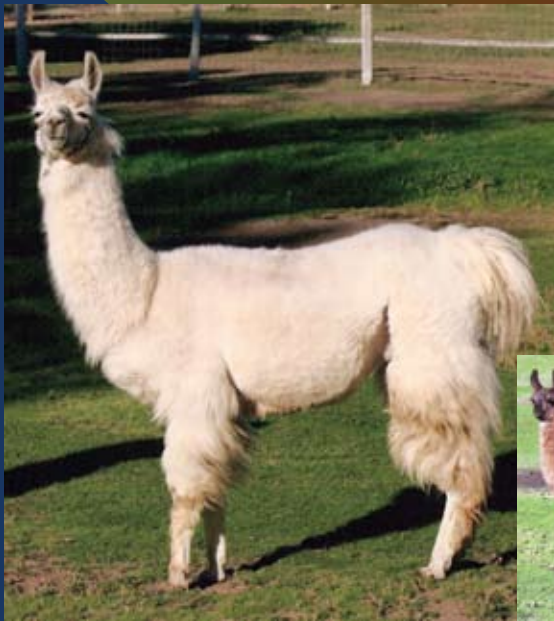

This true black beauty is a RIPCURL daughter out of a very large daughter of Etol – thus the E line that is so desirable in today's market. Chrissy comes from a long line of show winners and excellent breeders. Ripcurl has won most everything there is to win – locally, regionally and nationally. Many times over a Grand and Supreme Champion, he was Reserve Champion 2 year old at the ALSA Grand Nationals. His offspring have continued the legend and have won or placed in all of the shows in which they have shown.