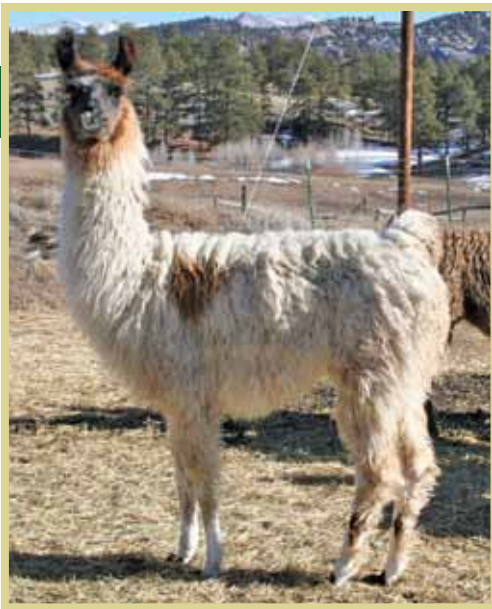

You just can't say enough about Bellisimo RTC. This half Argentine daughter of her sire Fresco RTC, and her dam Bailey RTC is a vision of black and white silky fiber, splashy like her mother and straight, big bone like her dad. Bellisimo goes back four generations on this farm, all the way back to her dam being a direct Boss daughter. With her Boss and Fresco DNA you can't go wrong! Combining the argentine bloodlines with the direct Boss background of proven confirmation and size, she will be an asset to any herd.