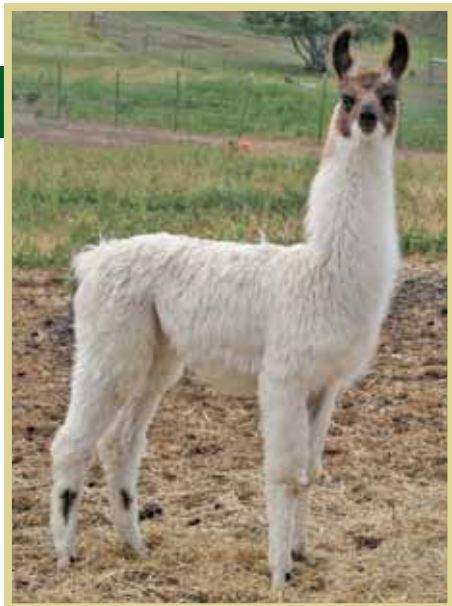

Stage Stop Dorcus Goode

Female DOB: 6/13/11 ILR# TBA

Compadre's Conquistador
Stage Stop Troubador #LL-R232112
VFFI Chocolate Compulsion

CTW King Fish
CTW Dory #LL-R269373
GNLC Karin

Stage Stop Dorcas Goode was a witch in Salem and as her historical counterpart she is falsely accused. She is a sweetheart like her dam which came from Larry Kisner's Farm and is a ranch keeper. Her sire, Troubador is a full brother to Stage Stop Chocolat who set many show records in Texas as Best of Show when shown by Theresa King.

**Lot
30**

*Consignment of Randy Cipriano
RTC Llama Ranch, Garland, NE*

Spice Argentine RTC

Female DOB: 4/20/10 ILR# 280361

Argentine Don Zunca #LL-S190616
Argentine Fresco #LL-R233492
Argentine Moore #LL-S190676

Argentine Huara's Zorro #LL-R240517
Rojo Spice RTC #LL-R269014
Chiste De Temuco #LL-R227522