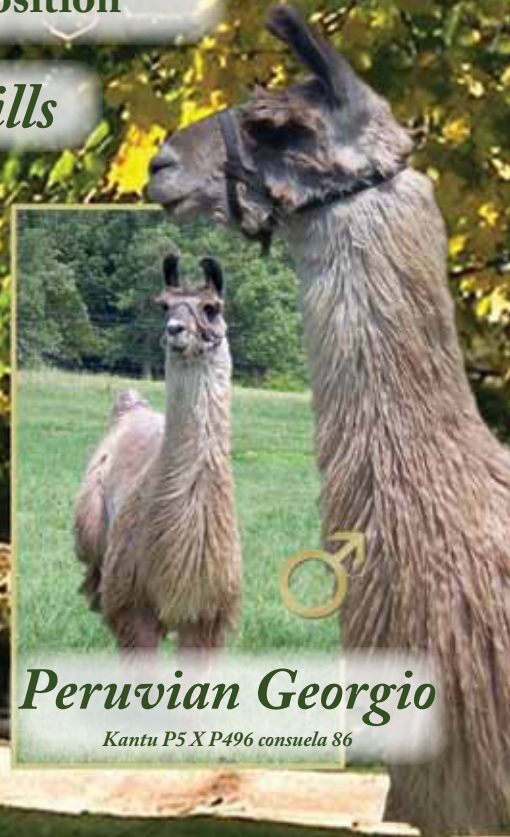

Ozark Llama Classic Sale

May 4 - May 6, 2012

Missouri State Fairgrounds • Sedalia • Missouri

Proudly Owned by Criven Llamas

KVF TIMONE'S PRIDE
Mystery's Timone x Callistta
2011 ALSA National Champion
Heavy Wool Male

G&M Rolling Hills

Gary & Mary Beeson
1932 Riverdale Road
Ozark, MO 65721
417-581-6692

www.g-mrollinghillslamas.com
email: beesongm@aol.com

Bradford Hot Java

GNLC Starbucks X Woods Edge Medicine Woman

Peruvian Georgio