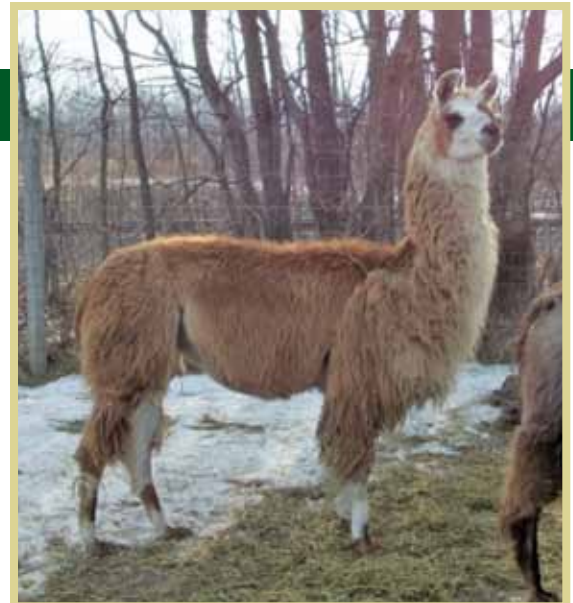

Dixie D's Ginger Snap Brown

Bred Female DOB: 6/08/01 ILR# 232689
Service Sire: Twenty-One Due Date: Late Fall 2012

Chilean Leroy Brown #LL-R67453
Buster Brown II #LL-R97592
Chilean Ry-An-White #LL-R91928

The Fiduciary #LL-R52000
Big Sky's Champagne #LL-R70155
Big Sky's Chlotilda #LL-R51883

Ginger is a wonderful girl who has produced show winning crias for us. She is a great mom with plenty of milk. Take her home and let her produce winners for you. Ginger is bred to Twenty-One for a late fall 2012 cria.