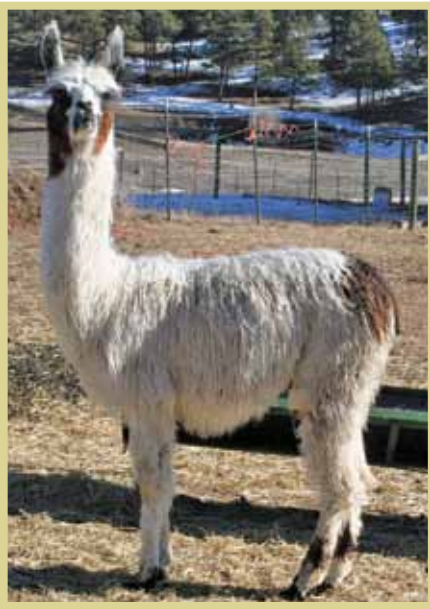

**Lot
22**

*Consignment of Sally & Jeff Rucker
Stage Stop Llamas, Florissant, CO*

Stage Stop Vivian Bellefair

Female DOB: 6/22/11 ILR# Pending

Andean Alfonso
Andean Baltazar #LL-R259523
Cloud Peak's Centennial

LLKR Soul Decision
Pacific Rim's Vanessa #LL-R271920
Pacific Rim's Olivia

Stage Stop Vivian Bellefair is named after a pulp fiction character in one of my daughter's shows. She is flirty, exotic and fabulous. Her sire comes from an exotic cross of extreme Chilean suri with a multi grand champion halter and performance packer female. Her dam is a beautiful, big suri female I bought at Ken West's sale.