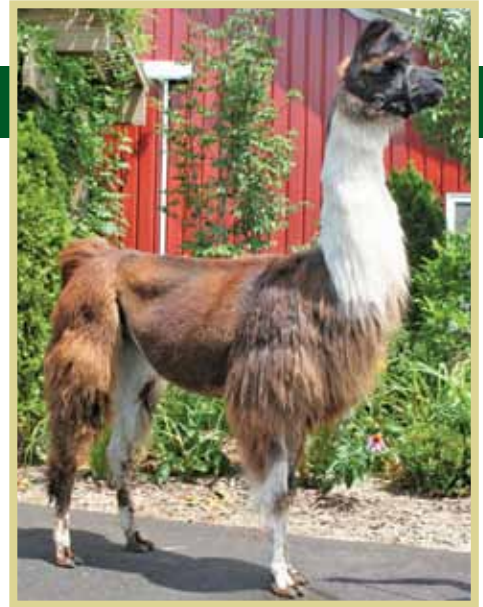

**Lot
25**

*Consignment of Robert LaMorte
Northwind Farm, Sawyer, MI*

Venti Latte No Foam

**Bred Female DOB: 11/23/04 ILR# 262393
Service Sire: Ciroco Due Date: September 2012**

Kantu P5 #LL-S177344
GC's Chock Full O'Nuts #LL-R227682
Hannah's Banana Nut Bread #LL-R165875

RAR Richochet #LL-R103584
MGF Madeira #LL-R168935
MGF Cypress #LL-R60833

Here for consideration is Venti Latte No Foam. She is a GC's Chock Full O'Nuts daughter and a RAR Richochet granddaughter. Venti has produced 3 awesome crias for us. Twice with WLK Amberina's Twenty-One and 1 with Frame Works Palomo. Venti is bred to our suri herdsire Ciroco for a September 2012 baby.