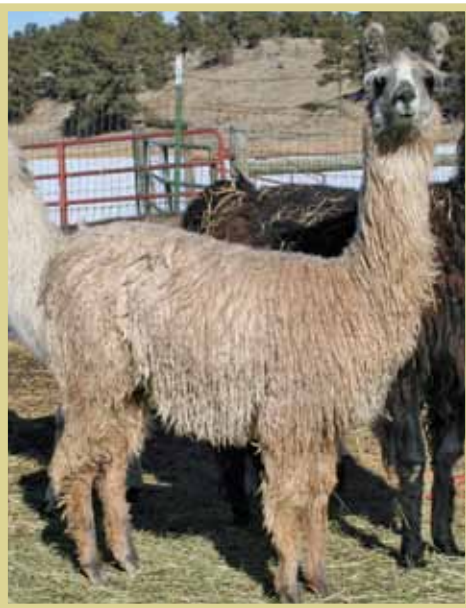

**Lot
10**

Consignment of Sally & Jeff Rucker
Stage Stop Llamas, Florissant, CO

Stage Stop Pink Chablis

Female DOB: 4/30/11 ILR# Pending

Kant Touch This
GC'S Suri Solution #LL-R364542
White Oak Ebony

Subid
Stage Stop Peruvian Pannache #LL-R261088
Stage Stop Peruvian Poster Child

Stage Stop Pink Chablis was pink when she was born and Brenda Vance named her. If you are looking for an extreme suri with exotic coloring, she is your girl. She is ¼ Peruvian and ¼ Bolivian and her fiber is remarkably fine for a suri.