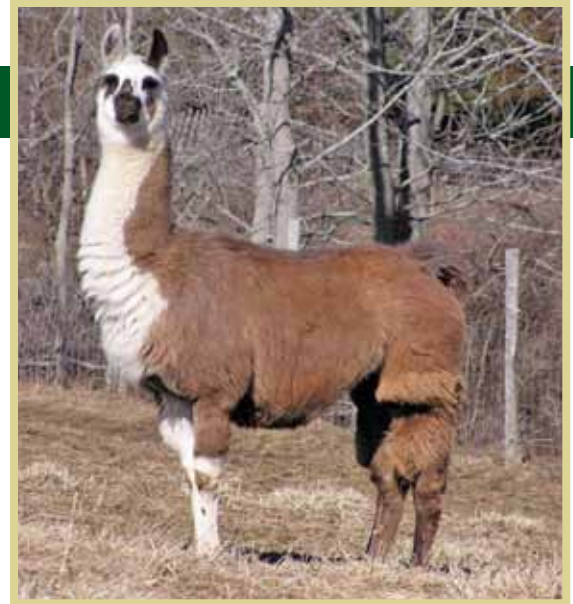

Mountain Dew RTC is half Argentine. Great disposition, BIG BONE, short triangle nose, soft silky fiber, great wool coverage and very correct. Mountain Dew is very straight!!! He has a perfect top line, perfect gait and nice tail set. His dam, Ruby Dew, had a great show career. She finished in the top ten several years in a row at Nationals. If you are a breeder and want to add bone, fiber, substance, show quality crias and the Argentine influence in your herd this is your male. Mountain Dew RTC has a white spot under his chin and carries the color genes.

Thumbelina was one of the biggest babies born on our farm at 45 lbs. She has never been shown. She has excellent breeding, proven lines that were not over bred including Catman, Peruvian Regalo and El Fuerte. You can breed her to anything. She has the size, capacity, and fiber background that will work with anything. We are keeping one of her daughters to continue her lines on the farm. For more information on Thumbelina contact Ed Bender at 860-423-0380.