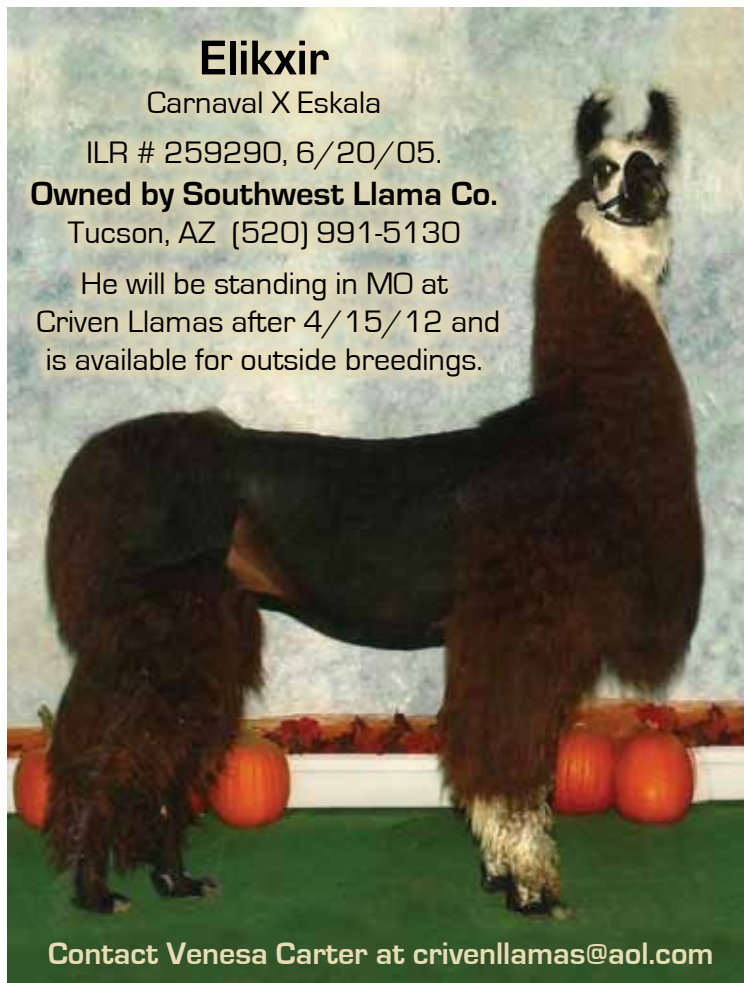

For phone bidding information please contact

Steve Smith 314-954-3738 • Larry Kisner 314-580-5315

We now accept Visa and MasterCard for your added purchasing convenience! 3% fee will apply to purchases.

Consignors

Lot

Gerald & Loretta Abbott, Abbott's Big Sky Ranch, Moiese, MT	13
Edward & Margret Bender, ME Llama Farm, Lebanon, CT	7, 18, 24, 31
Monica & Mel Brown, M & M Llama Ranch, Kalispell, MT	8, 14, 19, 27, 32
Venesa & Chris Carter, Criven Llamas Rogersville, MO	11
Randy Cipriano, RTC Llama Ranch, Garland, NE	6, 15, 23, 30
Larry Kisner & Bruce Chrisco, Catawissa Llamas, Catawissa, MO...	1, 12, 21
Robert LaMorte, Northwind Farm, Sawyer, MI	9, 25
Barbara & Tom Parsons, Animal Acres Llamas, Dousman, WI	2, 17
Sally & Jeff Rucker, Stage Stop Llamas, Florissant, CO	3, 10, 16, 22, 29
Steven Smith, Pacific Llamas, Pacific, MO	4, 26, 33
Tor Sorensen, Southwest Llama Co., Tucson, AZ	20
Terri Strouse, New Ventures Suris, Caledonia, MI.....	5, 28

Advertiser Index

Catawissa Llamas	pg 16
Criven	pg 2
G&M Rolling Hills.....	pg 2
Southwest Llama Co	pg 3

Elikxir

Carnaval X Eskala

ILR # 259290, 6/20/05.

Owned by Southwest Llama Co.
Tucson, AZ (520) 991-5130

He will be standing in MO at
Criven Llamas after 4/15/12 and
is available for outside breedings.

Contact Venesa Carter at crivenllamas@aol.com