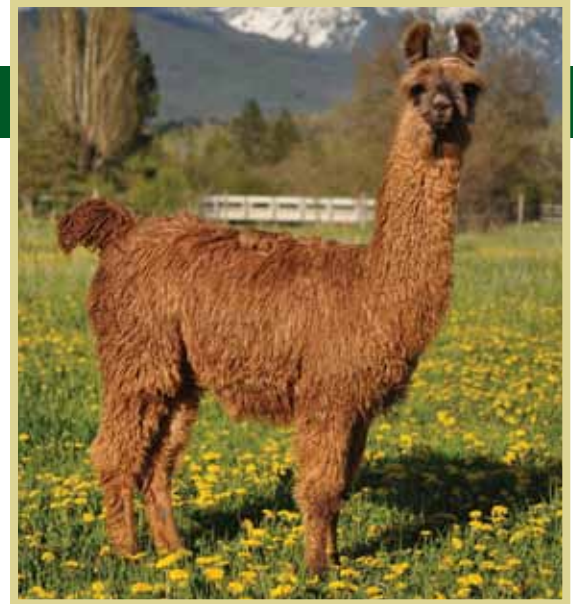

Thumbelina was one of the biggest babies born on our farm at 45 lbs. She has never been shown. She has excellent breeding, proven lines that were not over bred including Catman, Peruvian Regalo and El Fuerte. You can breed her to anything. She has the size, capacity, and fiber background that will work with anything. We are keeping one of her daughters to continue her lines on the farm. For more information on Thumbelina contact Ed Bender at 860-423-0380.

HCLR Pacino #LL-R262617
White Star's White Lace #LL-R276030
Machaca's Peruvian Radika #LL-S190421

Bliss is pure joy to be around! She has a wonderful disposition and has done lots of PR work!! From parades to farms visits, **Bliss** is an easy to handle young lady. She was a 2011 NW MT Fair **Grand Champion** winner in her mini halter class and was also walking suri fiber **champion**. This correct suri young lady would make a special addition to your ranch! Be sure to come by our stalls to meet Bliss! For more information or to see additional photos go to www.MandMLlamas.com or give us a call 406.755.5473.