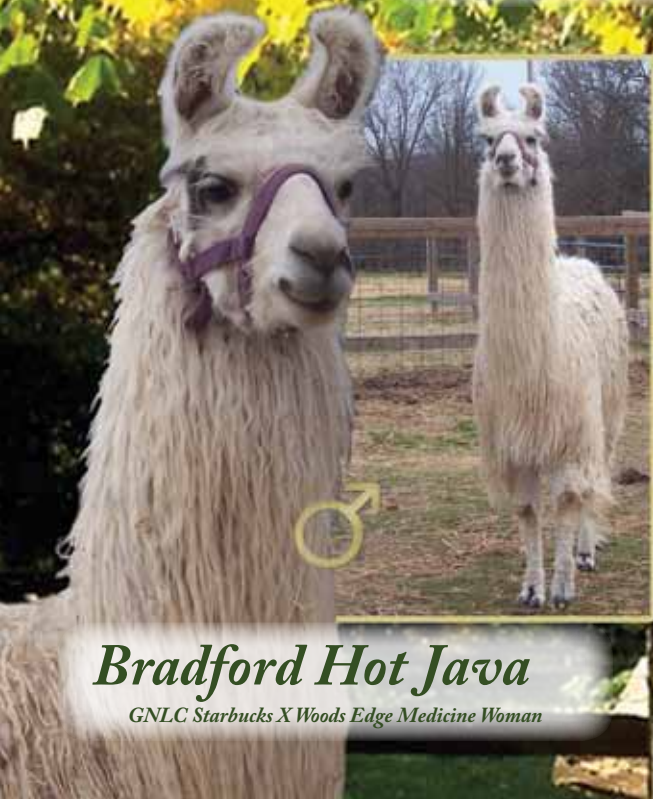

Bradford Hot Java

GNLC Starbucks X Woods Edge Medicine Woman