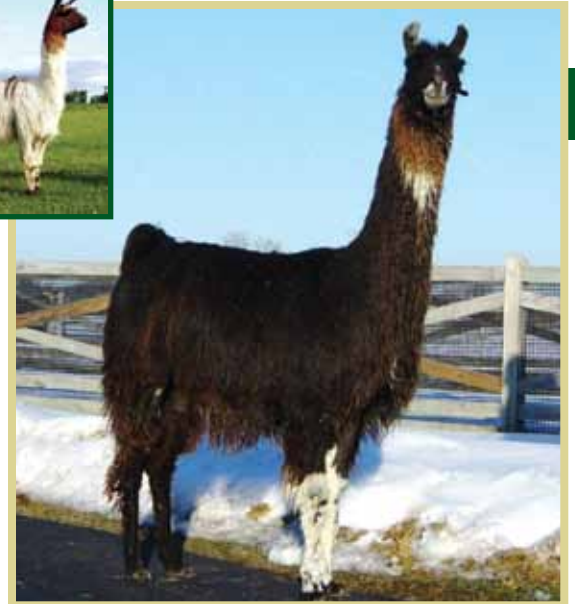

Peruvian Alcoa #LL-R215523
RCL Victoria Rose #LL-R252379
LFF El Greco's Rusinga #LL-R234364

This gorgeous suri female was selected to become a part of the Animal Acres "keeper herd." This spring Gypsy will be bred to our LFA Futurity Champion Suri Male, Pepper Moon. We are offering her to you as we have bought back many of the Riny's Grandioso daughters. Grandioso was a Grand Slam son who produced BIG, stretchy, colorful offspring for us for years! He has since passed away. Gypsy's pedigree goes back to Grand Slam (Grandioso's sire) as well as Peruvian Maximo and Kantu.