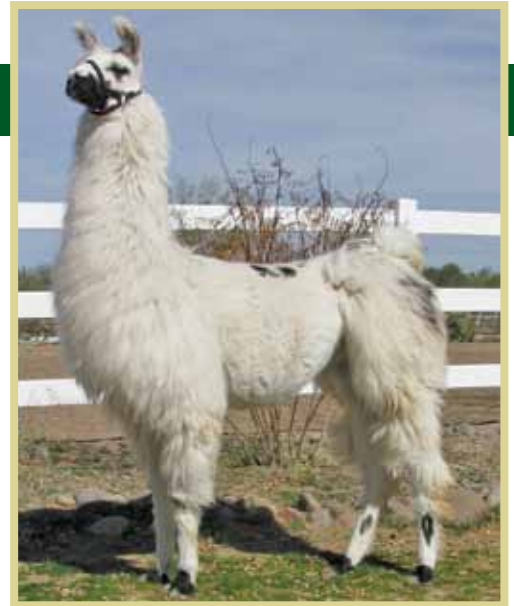

Adelina comes to the Ozark Sale as a two year old ready to breed to your favorite stud. As a show girl she was 2nd in the 5 – 15 month old World Futurity Show held at the Celebration Sale last year. Her paternal brother won his class and both of these individuals exhibit the wonderful silky fleece passed on by their sire. An opportunity not to pass up.