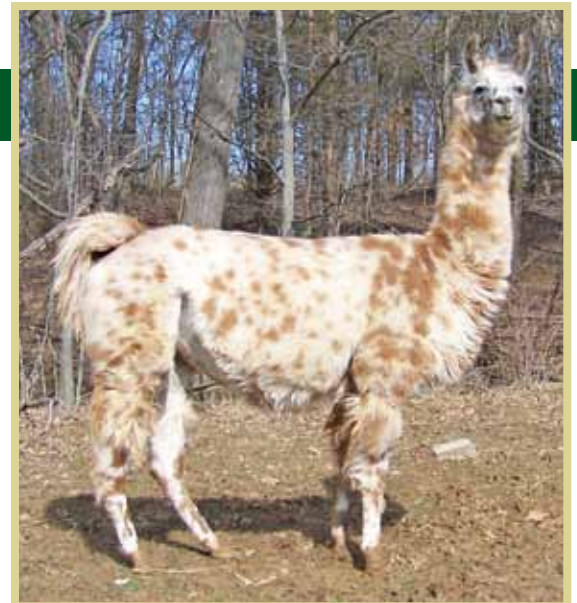

WOL Daisy

Bred Female DOB: 9/03/06 ILR# 267139

Service Sire: TBA Due Date: TBA

Argentine Kobra #LL-S170213
Kobra's Lucky Lucianni #LL-R251975
Crumrine's Selena #LL-R226270

Rebano Escondido Copiapo #LL-S170288
Santana's Steel Medallion #LL-R253787
Vista #LL-R1658881

Daisy is a very large, correct and colorful appy. She boasts excellent bloodlines and is a good mother. She has given us two beautiful crias and will be bred at sale time to one of the herd sires at Catawissa.