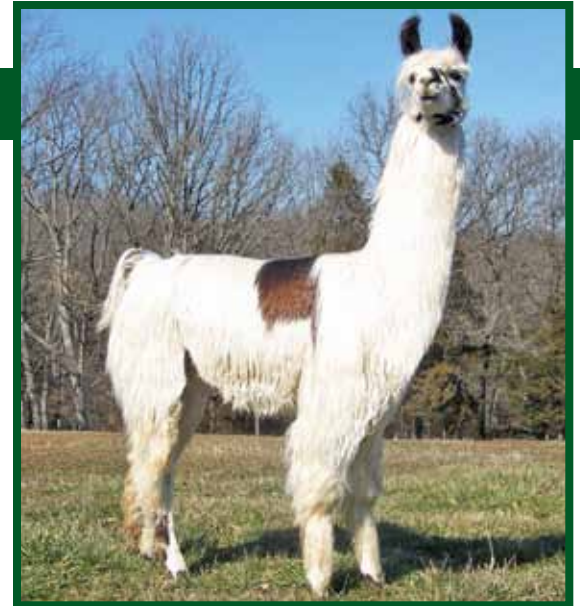

Pacific's Trifecta

Male DOB: 12/22/10 ILR# 282310

Tuna Catcher #LL-R158539
CTW King Fish #LL-R232548
Queen Ann's Lace #LL-R188062

FFF Mucho Mas #LL-R237001
Walnut Hill's Mas Chantilly Lace #LL-R266584
Windshire's Tuna Supreme #LL-R241477

Here is one special young male with an easy going laid back attitude. Shown 3 times as a juvenile, he received three 1st places in large classes. Excellent bloodlines are in this guy. Dam..... Chantilly is one of our best producing females and his sire CTW KING FISH and grand sire TUNA CATCHER have produced many multiple champions. You cannot go wrong on this bet not to mention the suri fiber coverage he has from the tips of his hooked black ears all the way down to his toes. Show him awhile and win, win, win. Then put him to work as your new HERD SIRE.