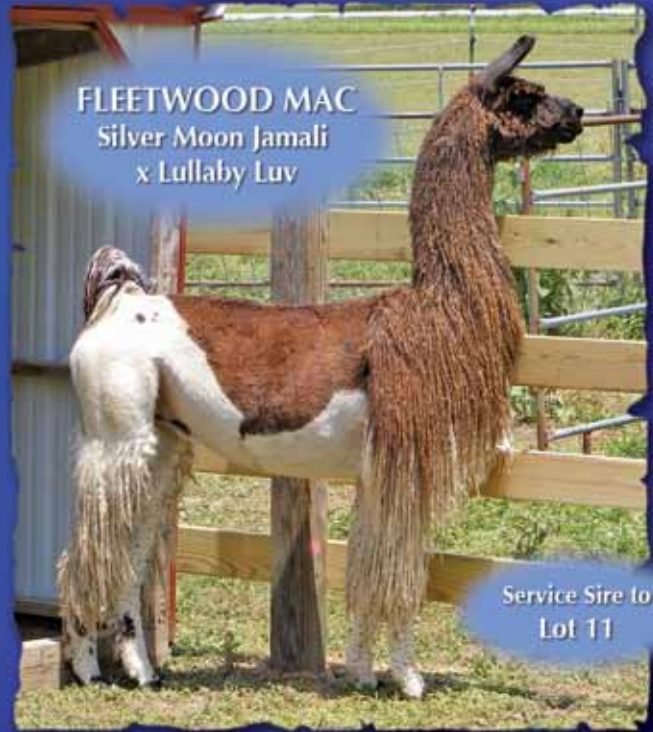

Ozark Llama Classic Sale

May 4 - May 6, 2012

Missouri State Fairgrounds • Sedalia • Missouri

Proudly Owned by Criven Llamas

KVF TIMONE'S PRIDE
Mystery's Timone x Callistta
2011 ALSA National Champion
Heavy Wool Male

FLEETWOOD MAC
Silver Moon Jamali
x Lullaby Luv

Service Sire to
Lot 11

Chris, Venesa & Emily Carter — Rogersville, MO — 417-753-4966 — crivenllamas@aol.com

Two Great Herdsires - One Great Place!

Genetics • Conformation • Disposition