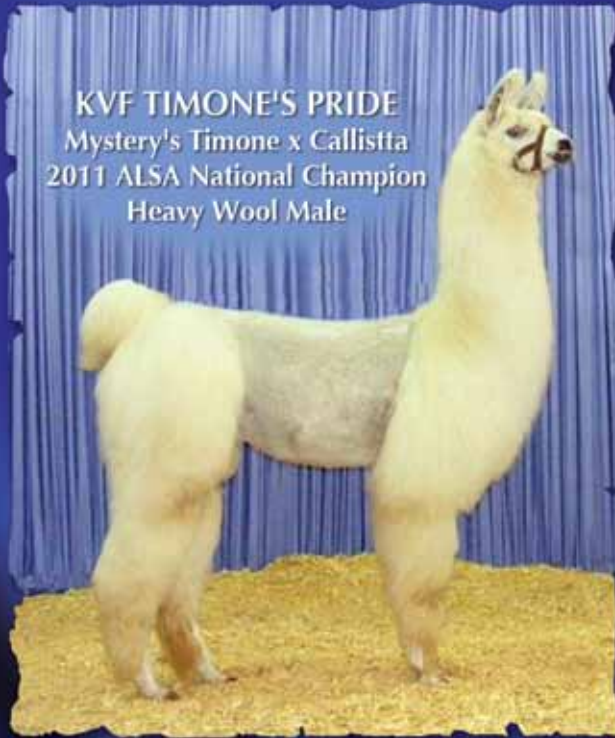

Ozark Llama Classic Sale

May 4 - May 6, 2012

Missouri State Fairgrounds • Sedalia • Missouri

Proudly Owned by Criven Llamas

KVF TIMONE'S PRIDE
Mystery's Timone x Callistta
2011 ALSA National Champion
Heavy Wool Male

FLEETWOOD MAC
Silver Moon Jamali
x Lullaby Luv

Service Sire to
Lot 11

Chris, Venesa & Emily Carter — Rogersville, MO — 417-753-4966 — crivenllamas@aol.com

Two Great Herdsires - One Great Place!

Genetics • Conformation • Disposition