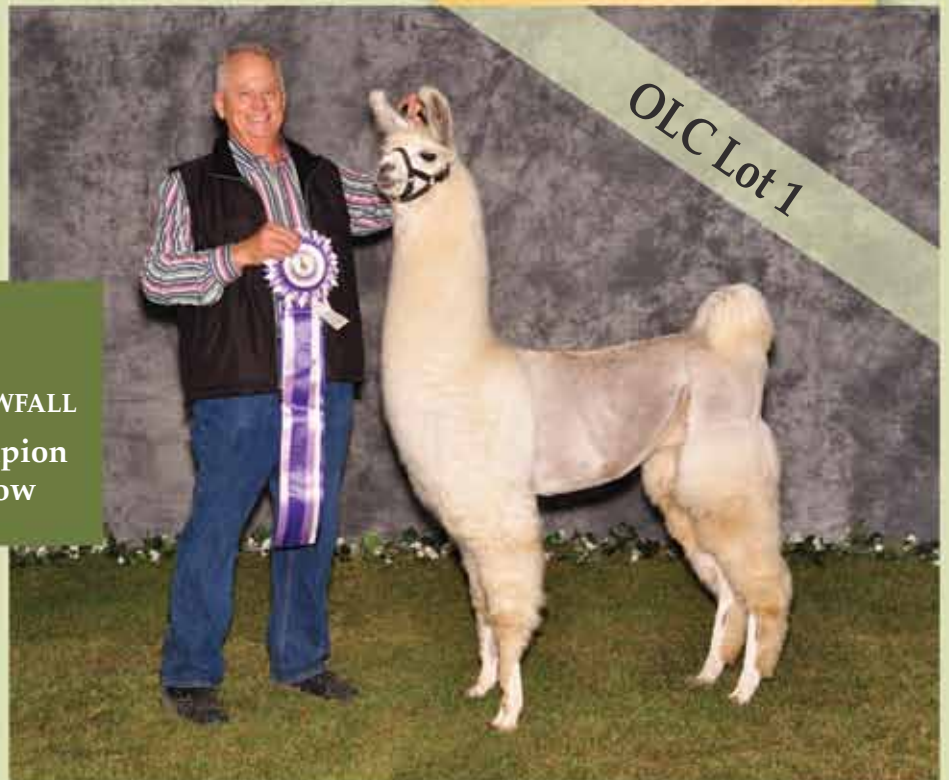

CATAWISSA LLAMAS

LARRY KISNER
BRUCE CHRISCO

636-271-6923 • LKLLAMAS@AOL.COM

CTW PARAMOUNT

FFF SMOKIN CHIRI X CTW PARTY GIRL

LFA Futurity Winner
Grand Champion Badgerland
Grand Champion Fiber Badgerland

CTW GLACIER